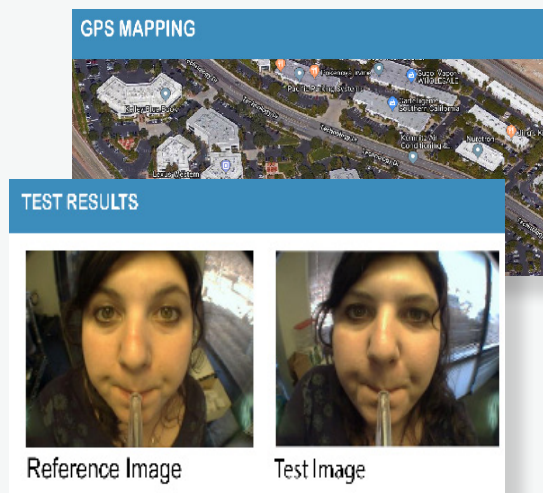

Alcohol Monitoring

BREATH ALCOHOL / REAL TIME

BA/RT - Breath Alcohol / Real Time - represents the next generation of compact, portable breath alcohol monitoring equipment. The newly redesigned device provides advanced technology and convenience for efficient and accurate participant management.

Advanced yet intuitive design makes compliance management a snap.

- + Easy to understand test process with alphanumeric prompts and multiple LEDs
- + Small, light-weight, portable - less than 7 ounces
- + Large cellular footprint using LTE network for communication
- + Test reminder messages to device or participant's cell phone
- + Accurate breath alcohol results using deep lung sample

ESSENTIAL FEATURES

Supervising officers and program participants are both set for success.

- + Multiple testing options - On-demand, scheduled, random and participant self-initiated
- + Fast, reliable results - GPS mapping, color photo, and numeric BrAC readings
- + Extended battery life - 30+ hours - simple rechargeable lithium ion battery
- + High performance memory capacity - up to 1,500 color pictures and test results