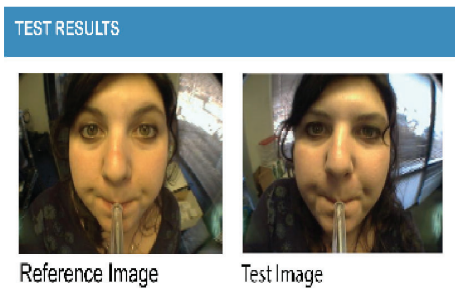

BREATH ALCOHOL / REAL TIME

BA/RT (Breath Alcohol / Real Time) represents the next generation of compact, portable breath alcohol monitoring equipment. The newly redesigned device provides advanced technology and convenience for efficient and accurate participant management.

Advanced yet intuitive design makes compliance management a snap.

Supervising officers and program participants are both set for success.

ESSENTIAL FEATURES

- Easy to understand test process with alphanumeric prompts and multiple LEDs
- Small, light-weight, portable - less than 7 ounces
- Large cellular footprint using LTE network for communication
- Test reminder messages to device or participant's cell phone
- Accurate breath alcohol results using deep lung sample
- Multiple testing options: on-demand, scheduled, random, and participant self-initiated
- Fast, reliable results: GPS mapping, color photo, and numeric BrAC readings
- Extended battery life 30+hours simple rechargeable lithium ion battery
- High performance memory capacity up to 1,500 color pictures and test results